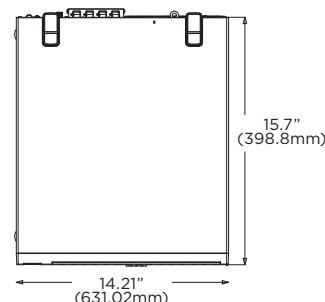

Dimensions

Unit: inch (mm)