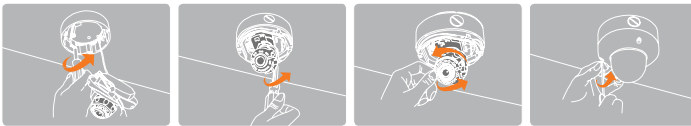

Snapit Easy Installation 1234

1 Built-in Junction Box Installation   2 Snap It   3 Adjustment   4 Cover

Summary

Our Snapit Vandal Dome V4363TIRB is powered by our Star-Light technology, which offers super low light imaging for any application. Along with Smart DNR, our Star-Light technology offers a slow shutter feature that increases the length of time the shutter remains open to collect additional ambient light, illuminating typically dark environments.

All Snapit housings include both a built-in UTP and RS-485. Our Snapit vandal dome cameras have a built-in junction box and is IP68 certified. Submerge the camera in water, and it will still work properly!

Features

- 1/3" CCD; 620 TV Lines [B&W], 600 TV Lines [Color]
- 3.3~12mm Varifocal Auto Iris Lens
- 70ft Range IR with Intelligent Camera Sync, Smart IR
- TDN (True Day and Night / IR Cut Filter)
- Smart DNR (Digital Noise Reduction)
- DRC (Dynamic Range Compressor)
- Star-Light (Super Low Light Technology)
- HME (Highlight Masking Exposure)
- Programmable Privacy Zones (8) & Motion Detection
- Easy Icon Driven OSD Menu with Built-in Joystick
- IP68 Certified (Water Submersible)
- Junction Box Included
- Auto Sensing 24VAC/12VDC with Line Lock
- Secondary Video-BNC Output
- Black Housing