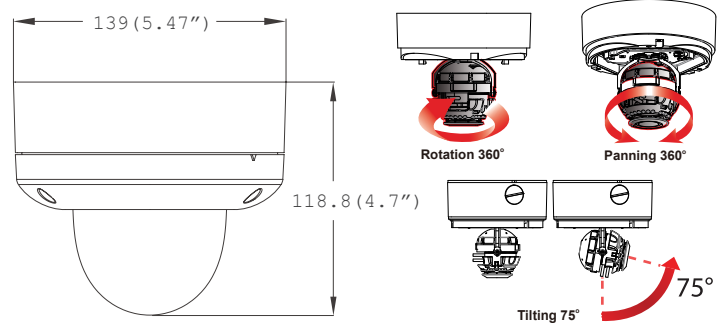

Dimensions (unit : mm)