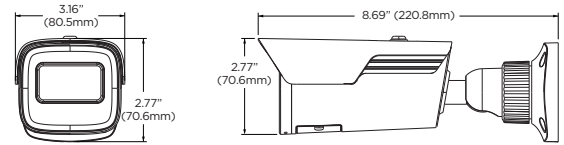

Mounting accessories (Optional)

Dimensions

Unit: Inch (mm)

Specifications

IMAGE	
Image sensor	4MP 1/3" CMOS
Total pixels	2560 x 1440
Minimum scene illumination	0.005 lux (color) 0.0 lux (B/W)
S/N ratio	50dB
LENS	
Focal length	2.8 - 12mm, F1.4
Lens type	Vari-focal lens with motorized zoom and auto-focus
Horizontal Field of View	92°-31°
Vertical Field of View	48° - 17.2°
IR distance	164ft range
I/O	
Audio in / out	1 audio input and 1 microphone built-in
Audio compression	G.711A / U
OPERATIONAL	
Shutter mode	Auto, manual
Shutter speed	1/2s - 1/100000s
Auto gain control	Auto
Day / night	Auto, day (color), night (B/W), schedule
3D DNR	Smart DNR™ 3D digital noise reduction
Wide dynamic range (WDR)	True WD, 120dB
Privacy zone	8 programmable privacy masks
Video analytics	Line crossing, perimeter intrusion, video tampering detection (scene change, video blur, abnormal color)
Backlight compensation (BLC)	Yes
Mirror and flip	Yes
Alarm notifications	Notifications via email or FTP server
Memory slot	Micro SD, SDHC, SDXC up to 256GB (card not Included)
NETWORK	
LAN	802.3 compliance 10/100 LAN
Video compression type	H.265, H.264, MJPEG
Resolution	4MP, 3MP, 2.1MP/1080P, 720P, D1, 480x240, CIF (60Hz: 1 - 30fps; 50Hz: 1-25fps)
Frame rate	Up to 30fps at all resolutions
Video bitrate	64 Kbps - 8 Mbps
Bitrate control	Multi-streaming CBR/VBR at H.264/ H.265 (controllable frame rate and bandwidth)
Streaming capability	Dual-stream at different rates and resolutions Maximum three (3) connections/streams at a time
IP	IPv4, IPv6
Protocol	UDP, IPv4, IPv6, DHCP, NTP, RTSP, RTP, RTCP, ICMP, IGMP, PPPoE, DDNS, SMTP, FTP, SNMP, HTTP, 802.1x, UPnP, HTTPs, QoS
Security	IP filtering, MAC filtering, authentication (ID/PW), SSL/TSL
ONVIF conformance	Yes
Web viewer	OS: Windows®, Mac® OS, Linux® Browser: MS Edge, IE, Chrome, Firefox
Video management software	DW Spectrum™ IPVMS
ENVIRONMENTAL	
Operating temperature	-22°F - 140°F (-30°C - 60°C)
Operating humidity	0-95% RH (non-condensing)
IP rating	IP67-rated
IK rating	IK10 impact-resistant
Other certifications	FCC, CE, ROHS, ONVIF, NDAA
ELECTRICAL	
Power requirement	DC 12V, PoE (Adapter not included)
Power consumption	<8W
MECHANICAL	
Material	Metal bullet housing
Dimensions	8.69" x 3.16" x 2.77" (220.8 x 80.5 x 70.6 mm)
Weight	1.52 lb (0.69 kg)
Warranty	5 year warranty