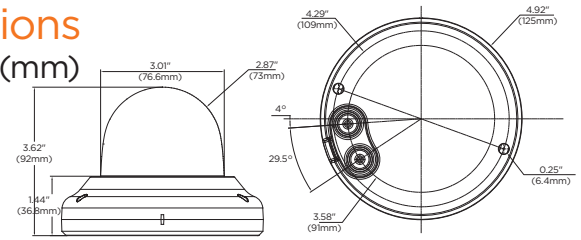

Accessories (Optional)

Dimensions

Unit: Inch (mm)

Specifications

IMAGE	
Image sensor	4K 1/2.8" CMOS sensor
Total pixels	3864(H) X 2228(V)
Active pixels	3840(H) x 2160(V)
Minimum scene illumination	0.09 lux (color) 0 lux (B/W)
S/N ratio	50dB
Test monitor video output	Local video output CVBS 1.0V p-p (75Ω), 4:3 aspect ratio
LENS	
Focal length	2.7-13.5mm, F1.4
Lens type	Vari-focal p-iris lens with motorized zoom and auto-focus
Horizontal Field of view (HFOV)	33.1°-90.3°
Vertical Field of view (VFOV)	18.9°-49°
IR distance	100ft range
Optical zoom / digital zoom	5x optical zoom
I/O	
Audio input/output	1 microphone built-in/1 output
Audio compression	G.711
Alarm input/output	1 input/1 output
Event trigger	Motion alarm, network loss, temperature anomaly, illegal login, schedule, sensor detection
INTELLIGENT VIDEO ANALYTICS	
Deep learning analytics	Deep Learning object tracking
Analytics filters	Zones and lines, tamper, metadata, intrusion, line crossing, counting, counting lines, appear, disappear, stopped, enter, exit, direction, tailgating, dwell, logical rules
OPERATIONAL	
Shutter mode	Auto, manual, anti-flicker, slow shutter
Shutter speed	1/15 - 1/32000
Slow shutter	1/2, 1/3, 1/5, 1/6, 1/7.5, 1/10
Auto gain control	Auto
Day and night	TDN, Auto, day (color), night (B/W)
Digital Noise Reduction (DNR)	Smart DNR™ 3D DNR
Wide Dynamic Range (WDR)	True WDR
Wide Dynamic Range (WDR) dB	120dB
White balance	Yes
Privacy zones	16 programmable privacy masks
Mirror and flip	Yes
Alarm notifications	Notifications via email, FTP, alarm output and SD card recording
Memory slot	Micro SD/SDHC/SDXC class 10 card (not included)
NETWORK	
LAN	1000Base-T (1Gbps)
Video compression type	H.265, H.264, MJPEG H.265: 3840x2160, 2592x1944, 2560x1440, 1920x1080, 1280x720, 640x480, 640x360, 352x288, 352x240 H.264: 3840x2160, 2592x1944, 2560x1440, 1920x1080, 1280x720, 640x480, 640x360, 352x288, 352x240 MJPEG: 1920x1080, 1280x720, 800x600, 768x432, 704x576, 704x480, 640x480, 640x360, 352x288, 352x240
Resolution	
Frame rate	Up to 30fps at all resolutions 100Kbps - 25Mbps, multi-rate for preview and recording
Video bitrate	
Bitrate control	Multi-streaming CBR/VBR at H.265 (controllable frame rate and bandwidth)
Streaming capability	dual-stream at different rates and resolutions
IP	IPv4
Protocol	TCP/IP, UDP, AutoIP, RTP (UDP/TCP), RTSP, NTP, HTTP, HTTPS, SSL, DNS, DDNS, DHCP, FTP, SMTP, ICMP, SNMPv1/v2/v3 (MIB-2), ONVIF
Security	HTTPS (TLS), IP filtering, 802.1x, digest authentication
SIP/VoIP support	SIP VoIP
ONVIF conformance	Yes
Web viewer	OS: Windows®, Mac® OS, Linux® Browser: Internet Explorer®, Google Chrome®, Mozilla Firefox®, Safari®
Video management software	DW Spectrum® IPVMS
ENVIRONMENTAL	
Operating temperature	-4°F - 122°F (-20°C - 50°C)
Operating humidity	10-90% RH, (non-condensing)
IK rating	IK10 impact-resistant
IP rating	IP67-rated
Other certifications	CE, FCC, RoHS, UL, NDAA, TAA
ELECTRICAL	
Power requirement	DC12V, PoE IEEE 802.3af Class3 (Adapter not included)
Power consumption	DC12V: 10.2W, 850mA, PoE: 12.5W
MECHANICAL	
Material	Aluminum die-casting vandal housing, polycarbonate dome
Dimensions	4.92" x 3.62" (125 x 92mm)
Weight	1.14 lbs (0.52 kg)
Warranty	5 year warranty