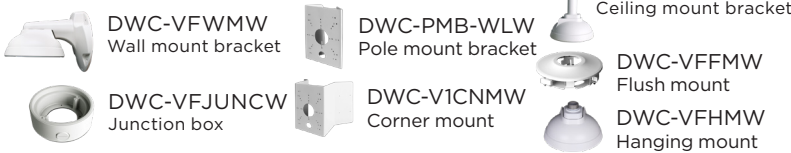

Accessories (Optional)